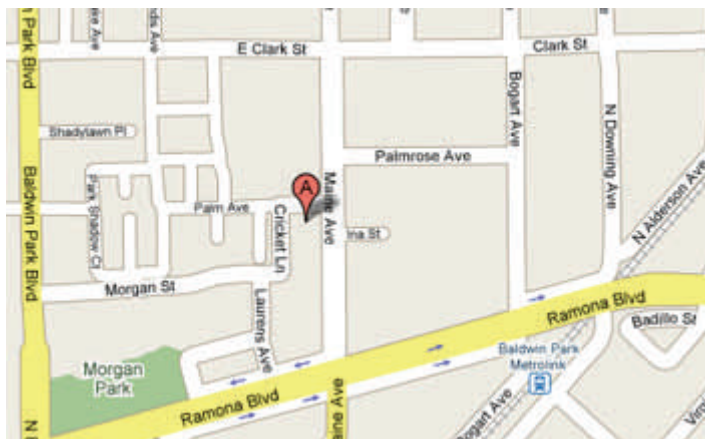

JUDY CHU

FOR CONGRESS

CAMPAIGN KICK-OFF

SATURDAY, MARCH 14, 2009
9:30 A.M.

Join Judy Chu and supporters in celebrating the grand opening of her Campaign Headquarters.

Come kick off her campaign for the 32nd Congressional District.

Invite your friends and family!
Bring your walking shoes!

4153 Maine Ave.
Baldwin Park 91706
(turn west at Palm Ave., and park behind the building)

Please RSVP at www.judychu.net/kick-off
or (626) 430-3601.